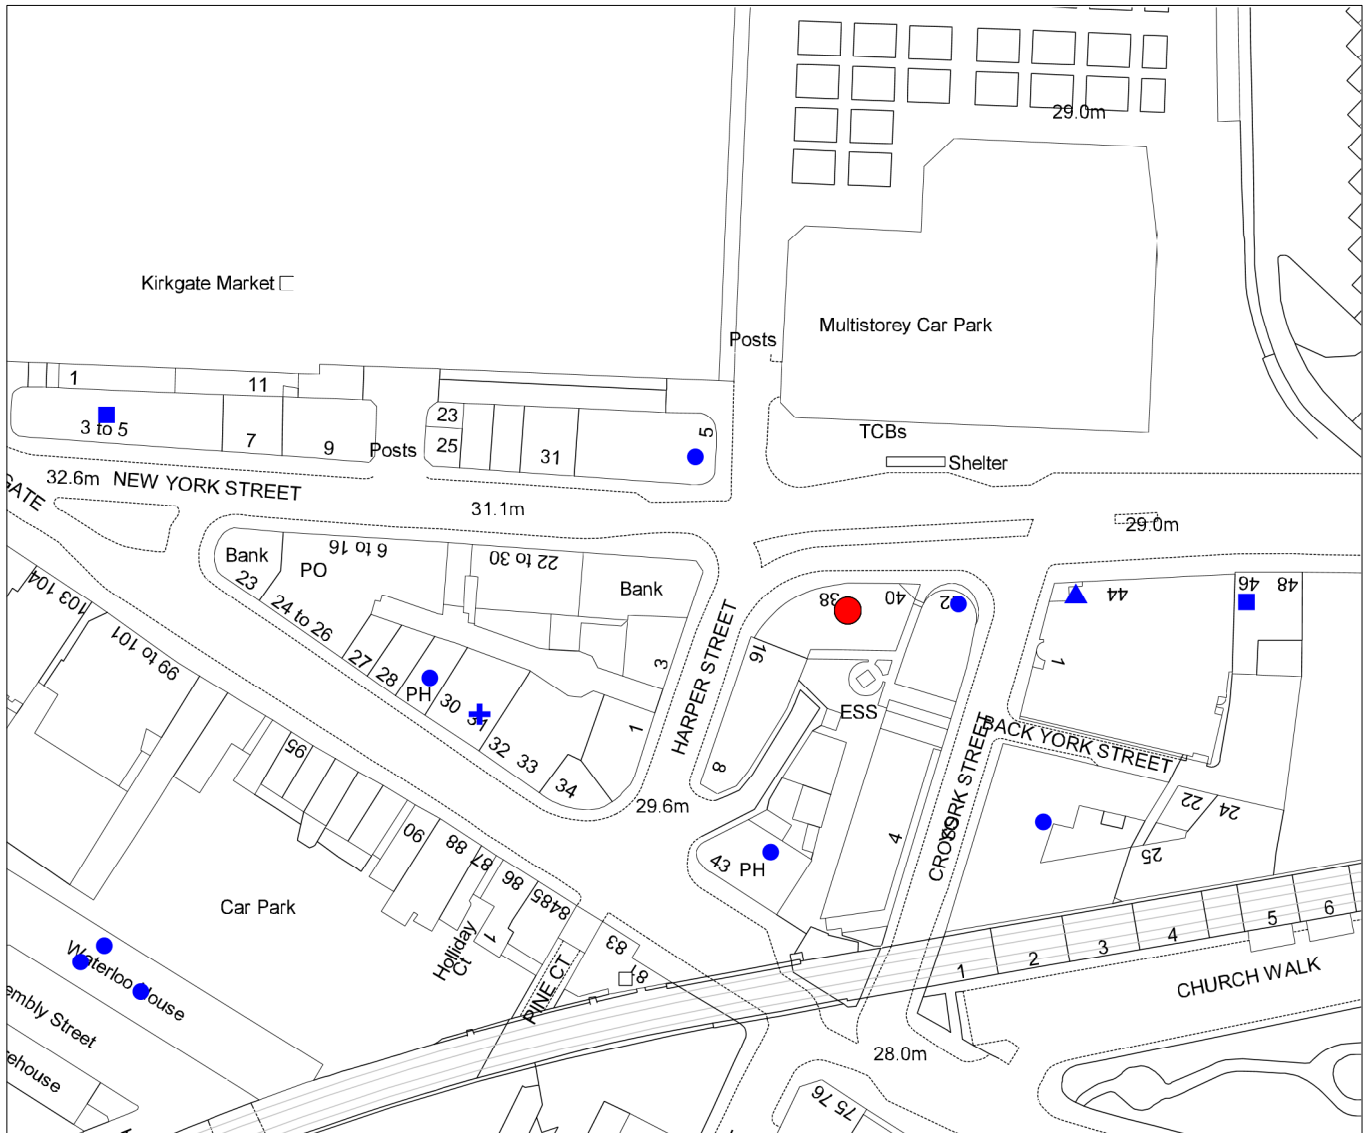

### Outlaws Yacht Club, 38 New York Street, Leeds, LS2 7DY

This map is based upon the Ordnance Survey's Digital Data with the Permission of the Ordnance Survey on behalf of the Controller of Her Majesty's Stationary Office